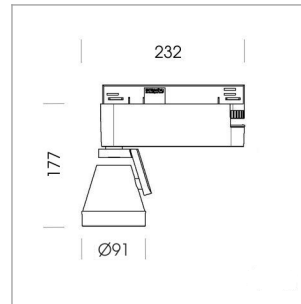

Ontero XR

Article number: 20850094

LIGHT TECHNOLOGY

LED	COB
Light colour	830
Luminous flux	3780 lm
System power	34 W
Luminaire Efficiency	111 lm/W
Reflector	Flood
Beam angle	44°

LUMINAIRE

Rotation angle	400°
Swivel angle	+85°/-85°
Weight	0.69 kg
Protection rating . class	IP 20 . I
Luminaire colour	stratosilver

OPTIONAL

RAL-colours, NCS-colours (powder coating or wet spraying) on inquiry
(only luminaire head and holding arm) surface alloys on inquiry, blends

Surface-mounted luminaire with LED, rated life of the LED L80/B10 > 50000 h, colour rendering index CRI > 80, chromaticity tolerance 2 SDCM (initial), reflector with circular light distribution pattern, reflector pure aluminium 99,99% in MIRO-Silver®, segmented and faceted, rotation angle 400°, swivel angle +85°/-85°, luminaire head/retention arm die-cast aluminium, powder-coated, stratosilver, power-adaptor, black, inclusive DALI driver unit: 220-240 V~ / 50-60 Hz, max. 95 luminaires per circuit (B16A fuse)

Note: All data are typical values. System features may change with product improvements due to technical advances. Errors excepted.