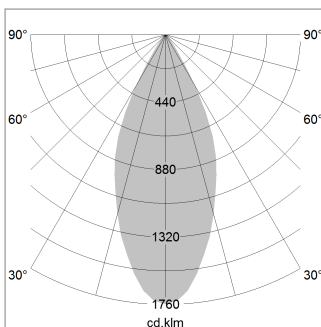

### LIGHT TECHNOLOGY

LED	COB
Light colour	830
Luminous flux	3780 lm
System power	34 W
Luminaire Efficiency	111 lm/W
Reflector	Flood
Beam angle	44°

### LUMINAIRE

Rotation angle	400°
Swivel angle	+85°/-85°
Weight	0.69 kg
Protection rating . class	IP 20 . I
Luminaire colour	stratosilver

### OPTIONAL

RAL-colours, NCS-colours (powder coating or wet spraying) on inquiry  
(only luminaire head and holding arm) surface alloys on inquiry, blends

Surface-mounted luminaire with LED, rated life of the LED L80/B10 > 50000 h, colour rendering index CRI > 80, chromaticity tolerance 2 SDCM (initial), reflector with circular light distribution pattern, reflector pure aluminium 99,99% in MIRO-Silver®, segmented and faceted, rotation angle 400°, swivel angle +85°/-85°, luminaire head/retention arm die-cast aluminium, powder-coated, stratosilver, power-adaptor, black, inclusive DALI driver unit: 220-240 V~ / 50-60 Hz, max. 95 luminaires per circuit (B16A fuse)

Note: All data are typical values. System features may change with product improvements due to technical advances. Errors excepted.

Distance (m)	Beam Diameter (m)	Illuminance E0(0°) (lx)
1.0	0.81	6651.3
2.0	1.62	1662.8
3.0	2.43	739.0
4.0	3.24	415.7
5.0	4.05	266.1