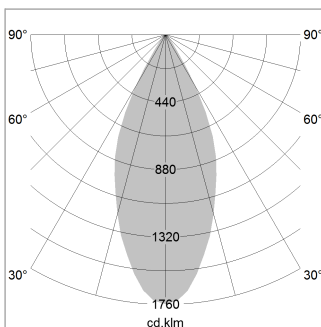

Ontero XR

Article number: 20850099

LIGHT TECHNOLOGY

LED	COB
Light colour	BeCool
Luminous flux	2710 lm
System power	34 W
Luminaire Efficiency	80 lm/W
Reflector	Flood
Beam angle	44°

LUMINAIRE

Rotation angle	400°
Swivel angle	+85°/-85°
Weight	0.69 kg
Protection rating . class	IP 20 . I
Luminaire colour	stratosilver

OPTIONAL

RAL-colours, NCS-colours (powder coating or wet spraying) on inquiry
(only luminaire head and holding arm) surface alloys on inquiry, blends

Surface-mounted luminaire with LED, rated life of the LED L80/B10 > 50000 h, colour rendering index CRI > 96, chromaticity tolerance 3 SDCM (initial), reflector with circular light distribution pattern, reflector pure aluminium 99,99% in MIRO-Silver®, segmented and faceted, rotation angle 400°, swivel angle +85°/-85°, luminaire head/retention arm die-cast aluminium, powder-coated, stratosilver, power-adapter, black, inclusive DALI driver unit: 220-240 V~ / 50-60 Hz, max. 95 luminaires per circuit (B16A fuse)

Note: All data are typical values. System features may change with product improvements due to technical advances. Errors excepted.

Distance (m)	Beam Diameter (m)	Illuminance E0(0°) [lx]
1.0 m	0.81	4768.5
2.0 m	1.62	1192.1
3.0 m	2.43	529.8
4.0 m	3.24	298.0
5.0 m	4.05	190.7