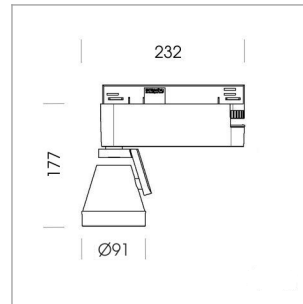

Ontero XR

Article number: 20850099

LIGHT TECHNOLOGY

LED	COB
Light colour	BeCool
Luminous flux	2710 lm
System power	34 W
Luminaire Efficiency	80 lm/W
Reflector	Flood
Beam angle	44°

LUMINAIRE

Rotation angle	400°
Swivel angle	+85°/-85°
Weight	0.69 kg
Protection rating . class	IP 20 . I
Luminaire colour	stratosilver

OPTIONAL

RAL-colours, NCS-colours (powder coating or wet spraying) on inquiry
(only luminaire head and holding arm) surface alloys on inquiry, blends

Surface-mounted luminaire with LED, rated life of the LED L80/B10 > 50000 h, colour rendering index CRI > 96, chromaticity tolerance 3 SDCM (initial), reflector with circular light distribution pattern, reflector pure aluminium 99,99% in MIRO-Silver®, segmented and faceted, rotation angle 400°, swivel angle +85°/-85°, luminaire head/retention arm die-cast aluminium, powder-coated, stratosilver, power-adapter, black, inclusive DALI driver unit: 220-240 V~ / 50-60 Hz, max. 95 luminaires per circuit (B16A fuse)

Note: All data are typical values. System features may change with product improvements due to technical advances. Errors excepted.

Distance (m)	Beam Diameter (m)	Illuminance E0(0°) [lx]
1.0 m	0.81	4768.5
2.0 m	1.62	1192.1
3.0 m	2.43	529.8
4.0 m	3.24	298.0
5.0 m	4.05	190.7