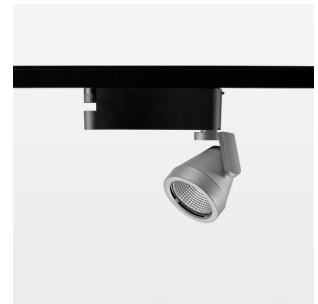

Ontero XR

Article number: 20850099

LIGHT TECHNOLOGY

LED	COB
Light colour	BeCool
Luminous flux	2710 lm
System power	34 W
Luminaire Efficiency	80 lm/W
Reflector	Flood
Beam angle	44°

LUMINAIRE

Rotation angle	400°
Swivel angle	+85°/-85°
Weight	0.69 kg
Protection rating . class	IP 20 . I
Luminaire colour	stratosilver

OPTIONAL

RAL-colours, NCS-colours (powder coating or wet spraying) on inquiry
(only luminaire head and holding arm) surface alloys on inquiry, blends

Surface-mounted luminaire with LED, rated life of the LED L80/B10 > 50000 h, colour rendering index CRI > 96, chromaticity tolerance 3 SDCM (initial), reflector with circular light distribution pattern, reflector pure aluminium 99,99% in MIRO-Silver®, segmented and faceted, rotation angle 400°, swivel angle +85°/-85°, luminaire head/retention arm die-cast aluminium, powder-coated, stratosilver, power-adapter, black, inclusive DALI driver unit: 220-240 V~ / 50-60 Hz, max. 95 luminaires per circuit (B16A fuse)