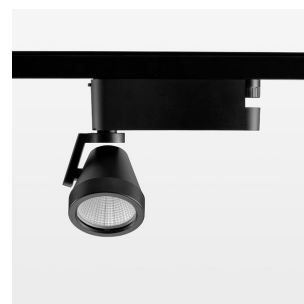

Ontero XR

Article number: 20850113

LIGHT TECHNOLOGY

LED	COB
Light colour	BeCool
Luminous flux	3170 lm
System power	41 W
Luminaire Efficiency	77 lm/W
Reflector	Flood
Beam angle	44°

LUMINAIRE

Rotation angle	400°
Swivel angle	+85°/-85°
Weight	0.69 kg
Protection rating . class	IP 20 . I
Luminaire colour	stratoblack

OPTIONAL

RAL-colours, NCS-colours (powder coating or wet spraying) on inquiry
(only luminaire head and holding arm) surface alloys on inquiry, blends

Surface-mounted luminaire with LED, rated life of the LED L80/B10 > 50000 h, colour rendering index CRI > 96, chromaticity tolerance 3 SDCM (initial), reflector with circular light distribution pattern, reflector pure aluminium 99,99% in MIRO-Silver®, segmented and faceted, rotation angle 400°, swivel angle +85°/-85°, luminaire head/retention arm die-cast aluminium, powder-coated, stratoblack, power-adaptor, black, inclusive DALI driver unit: 220-240 V~ / 50-60 Hz, max. 95 luminaires per circuit (B16A fuse)