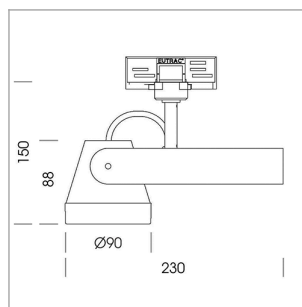

Ontero CS 90

Article number: 20500010

LIGHT TECHNOLOGY

LED	COB
Light colour	830
Luminous flux	3010 lm
System power	23 W
Luminaire Efficiency	130 lm/W
Reflector	Spot
Beam angle	15°

LUMINAIRE

Rotation angle	350°
Swivel angle	+180° / -20°
Weight	1.3 kg
Protection rating . class	IP 20 . I
Luminaire colour	stratowhite

Surface-mounted luminaire with LED, rated life of the LED L80/B10 > 50000 h, colour rendering index CRI > 80, chromaticity tolerance 2 SDCM (initial), reflector with circular light distribution pattern, reflector pure aluminium 99,99% in MIRO-Silver®, luminaire head die-cast aluminium, powder-coated, rotation angle 350°, swivel angle +180°/-20°, luminaire housing sheet steel, powder-coated, stratowhite