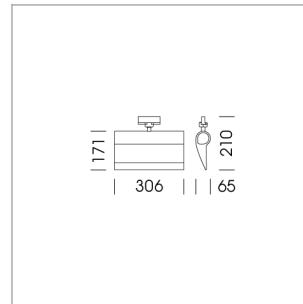

### LIGHT TECHNOLOGY

LED	SMD Line
Light colour	830
Luminous flux	2350 lm
System power	28 W
Luminaire Efficiency	84 lm/W
Reflector	WallWash

### LUMINAIRE

Rotation angle	330°
Weight	1.24 kg
Protection rating . class	IP20 . I
Luminaire colour	stratoblack

### OPCJA

RAL-colours, NCS-colours (powder coating or wet spraying) on inquiry, surface alloys on inquiry, honeycomb louver

Surface-mounted wallwasher with LED, rated life of the LED L80/B10 > 50000 h, colour rendering index CRI > 80, chromaticity tolerance 3 SDCM (initial), reflector with asymmetrical light distribution pattern, reflector pure aluminium 99,99% in MIRO-Silver®, end caps die-cast aluminium, powder-coated, rotation angle 330°, luminaire housing aluminium extrusion profile, stratoblack