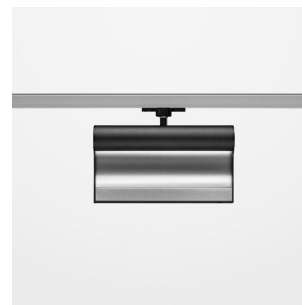

Ontero ID

Article number: 20940001

LIGHT TECHNOLOGY

LED	SMD Line
Light colour	830
Luminous flux	2350 lm
System power	28 W
Luminaire Efficiency	84 lm/W
Reflector	WallWash

LUMINAIRE

Rotation angle	330°
Weight	1.24 kg
Protection rating . class	IP20 . I
Luminaire colour	stratoblack

OPCJA

RAL-colours, NCS-colours (powder coating or wet spraying) on inquiry, surface alloys on inquiry, honeycomb louver

Surface-mounted wallwasher with LED, rated life of the LED L80/B10 > 50000 h, colour rendering index CRI > 80, chromaticity tolerance 3 SDCM (initial), reflector with asymmetrical light distribution pattern, reflector pure aluminium 99,99% in MIRO-Silver®, end caps die-cast aluminium, powder-coated, rotation angle 330°, luminaire housing aluminium extrusion profile, stratoblack