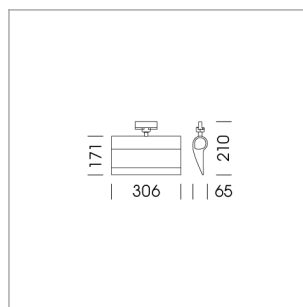

Ontero ID

Article number: 20940001

LIGHT TECHNOLOGY

LED	SMD Line
Light colour	830
Luminous flux	2350 lm
System power	28 W
Luminaire Efficiency	84 lm/W
Reflector	WallWash

LUMINAIRE

Rotation angle	330°
Weight	1.24 kg
Protection rating . class	IP20 . I
Luminaire colour	stratoblack

OPCJA

RAL-colours, NCS-colours (powder coating or wet spraying) on inquiry, surface alloys on inquiry, honeycomb louver

Surface-mounted wallwasher with LED, rated life of the LED L80/B10 > 50000 h, colour rendering index CRI > 80, chromaticity tolerance 3 SDCM (initial), reflector with asymmetrical light distribution pattern, reflector pure aluminium 99,99% in MIRO-Silver®, end caps die-cast aluminium, powder-coated, rotation angle 330°, luminaire housing aluminium extrusion profile, stratoblack