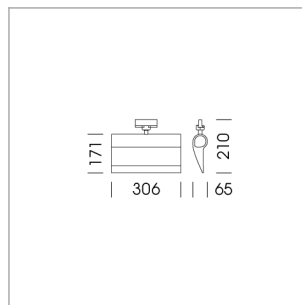

Ontero ID

Article number: 20940001

LIGHT TECHNOLOGY

LED	SMD Line
Light colour	830
Luminous flux	2350 lm
System power	28 W
Luminaire Efficiency	84 lm/W
Reflector	WallWash

LUMINAIRE

Rotation angle	330°
Weight	1.24 kg
Protection rating . class	IP20 . I
Luminaire colour	stratoblack

OPCJA

RAL-colours, NCS-colours (powder coating or wet spraying) on inquiry, surface alloys on inquiry, honeycomb louver

Surface-mounted wallwasher with LED, rated life of the LED L80/B10 > 50000 h, colour rendering index CRI > 80, chromaticity tolerance 3 SDCM (initial), reflector with asymmetrical light distribution pattern, reflector pure aluminium 99,99% in MIRO-Silver®, end caps die-cast aluminium, powder-coated, rotation angle 330°, luminaire housing aluminium extrusion profile, stratoblack