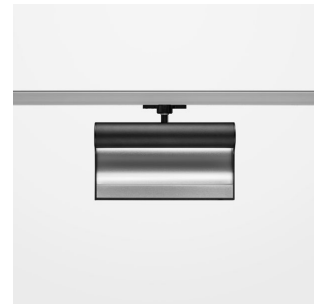

### LIGHT TECHNOLOGY

LED	SMD Line
Light colour	830
Luminous flux	2350 lm
System power	28 W
Luminaire Efficiency	84 lm/W
Reflector	WallWash

### LUMINAIRE

Rotation angle	330°
Weight	1.24 kg
Protection rating . class	IP20 . I
Luminaire colour	stratoblack

### OPCJA

RAL-colours, NCS-colours (powder coating or wet spraying) on inquiry, surface alloys on inquiry, honeycomb louver

Surface-mounted wallwasher with LED, rated life of the LED L80/B10 > 50000 h, colour rendering index CRI > 80, chromaticity tolerance 3 SDCM (initial), reflector with asymmetrical light distribution pattern, reflector pure aluminium 99,99% in MIRO-Silver®, end caps die-cast aluminium, powder-coated, rotation angle 330°, luminaire housing aluminium extrusion profile, stratoblack