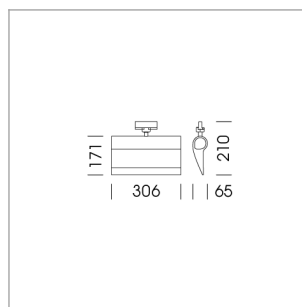

Ontero ID

Article number: 20940004

LIGHT TECHNOLOGY

LED	SMD Line
Light colour	927
Luminous flux	1810 lm
System power	28 W
Luminaire Efficiency	65 lm/W
Reflector	WallWash

LUMINAIRE

Rotation angle	330°
Weight	1.24 kg
Protection rating . class	IP20 . I
Luminaire colour	stratoblack

OPCJA

RAL-colours, NCS-colours (powder coating or wet spraying) on inquiry, surface alloys on inquiry, honeycomb louver

Surface-mounted wallwasher with LED, rated life of the LED L80/B10 > 50000 h, colour rendering index CRI > 90, chromaticity tolerance 3 SDCM (initial), reflector with asymmetrical light distribution pattern, reflector pure aluminium 99,99% in MIRO-Silver®, end caps die-cast aluminium, powder-coated, rotation angle 330°, luminaire housing aluminium extrusion profile, stratoblack