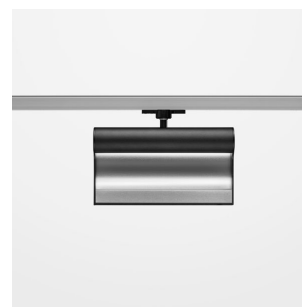

Ontero ID

Article number: 20940004

LIGHT TECHNOLOGY

LED	SMD Line
Light colour	927
Luminous flux	1810 lm
System power	28 W
Luminaire Efficiency	65 lm/W
Reflector	WallWash

LUMINAIRE

Rotation angle	330°
Weight	1.24 kg
Protection rating . class	IP20 . I
Luminaire colour	stratoblack

OPCJA

RAL-colours, NCS-colours (powder coating or wet spraying) on inquiry, surface alloys on inquiry, honeycomb louver

Surface-mounted wallwasher with LED, rated life of the LED L80/B10 > 50000 h, colour rendering index CRI > 90, chromaticity tolerance 3 SDCM (initial), reflector with asymmetrical light distribution pattern, reflector pure aluminium 99,99% in MIRO-Silver®, end caps die-cast aluminium, powder-coated, rotation angle 330°, luminaire housing aluminium extrusion profile, stratoblack