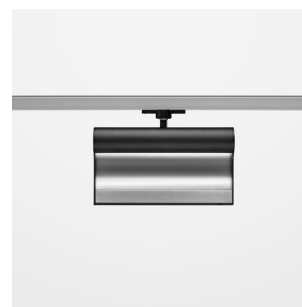

Ontero ID

Article number: 20940004

LIGHT TECHNOLOGY

LED	SMD Line
Light colour	927
Luminous flux	1810 lm
System power	28 W
Luminaire Efficiency	65 lm/W
Reflector	WallWash

LUMINAIRE

Rotation angle	330°
Weight	1.24 kg
Protection rating . class	IP20 . I
Luminaire colour	stratoblack

OPTIONEEL

RAL-colours, NCS-colours (powder coating or wet spraying) on inquiry, surface alloys on inquiry, honeycomb louver

Surface-mounted wallwasher with LED, rated life of the LED L80/B10 > 50000 h, colour rendering index CRI > 90, chromaticity tolerance 3 SDCM (initial), reflector with asymmetrical light distribution pattern, reflector pure aluminium 99,99% in MIRO-Silver®, end caps die-cast aluminium, powder-coated, rotation angle 330°, luminaire housing aluminium extrusion profile, stratoblack