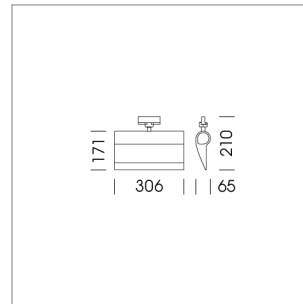

Ontero ID

Article number: 20940006

LIGHT TECHNOLOGY

LED	SMD line
Light colour	835
Luminous flux	2390 lm
System power	28 W
Luminaire Efficiency	85 lm/W
Reflector	WallWash

LUMINAIRE

Rotation angle	330°
Weight	1.24 kg
Protection rating . class	IP20 . I
Luminaire colour	stratosilver

OPCJA

RAL-colours, NCS-colours (powder coating or wet spraying) on inquiry, surface alloys on inquiry, honeycomb louver

Surface-mounted wallwasher with LED, rated life of the LED L80/B10 > 50000 h, colour rendering index CRI > 80, chromaticity tolerance 3 SDCM (initial), reflector with asymmetrical light distribution pattern, reflector pure aluminium 99,99% in MIRO-Silver®, end caps die-cast aluminium, powder-coated, rotation angle 330°, luminaire housing aluminium extrusion profile, stratosilver