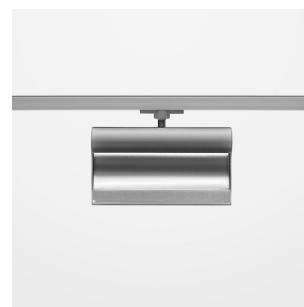

Ontero ID

Article number: 20940008

LIGHT TECHNOLOGY

LED	SMD Line
Light colour	927
Luminous flux	1810 lm
System power	28 W
Luminaire Efficiency	65 lm/W
Reflector	WallWash

LUMINAIRE

Rotation angle	330°
Weight	1.24 kg
Protection rating . class	IP20 . I
Luminaire colour	stratosilver

OPCJA

RAL-colours, NCS-colours (powder coating or wet spraying) on inquiry, surface alloys on inquiry, honeycomb louver

Surface-mounted wallwasher with LED, rated life of the LED L80/B10 > 50000 h, colour rendering index CRI > 90, chromaticity tolerance 3 SDCM (initial), reflector with asymmetrical light distribution pattern, reflector pure aluminium 99,99% in MIRO-Silver®, end caps die-cast aluminium, powder-coated, rotation angle 330°, luminaire housing aluminium extrusion profile, stratosilver