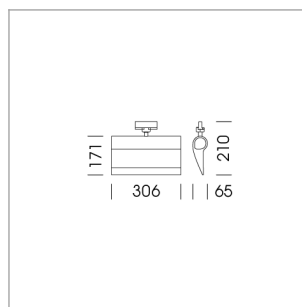

Ontero ID

Article number: 20940009

LIGHT TECHNOLOGY

LED	SMD Line
Light colour	830
Luminous flux	2350 lm
System power	28 W
Luminaire Efficiency	84 lm/W
Reflector	WallWash

LUMINAIRE

Rotation angle	330°
Weight	1.24 kg
Protection rating . class	IP20 . I
Luminaire colour	stratowhite

OPCJA

RAL-colours, NCS-colours (powder coating or wet spraying) on inquiry, surface alloys on inquiry, honeycomb louver

Surface-mounted wallwasher with LED, rated life of the LED L80/B10 > 50000 h, colour rendering index CRI > 80, chromaticity tolerance 3 SDCM (initial), reflector with asymmetrical light distribution pattern, reflector pure aluminium 99,99% in MIRO-Silver®, end caps die-cast aluminium, powder-coated, rotation angle 330°, luminaire housing aluminium extrusion profile, stratowhite