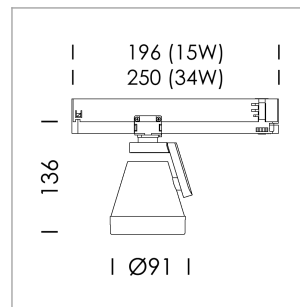

Ontero XR

Article number: 20540034

LIGHT TECHNOLOGY

LED	COB
Light colour	BeCool
Luminous flux	2750 lm
System power	34 W
Luminaire Efficiency	81 lm/W
Reflector	Medium
Beam angle	24°

LUMINAIRE

Rotation angle	330°
Swivel angle	+85° / -85°
Weight	0.54 kg
Protection rating . class	IP 20 . II
Luminaire colour	stratosilver

OPCJA

RAL-colours, NCS-colours (powder coating or wet spraying) on inquiry (only luminaire head and holding arm), surface alloys on inquiry, Casambi on inquiry, honeycomb louver, blends

Surface-mounted luminaire with LED, rated life of the LED L80/B10 > 50000 h, colour rendering index CRI > 96, chromaticity tolerance 3 SDCM (initial), reflector with circular light distribution pattern, reflector pure aluminium 99,99% in MIRO-Silver®, rotation angle 330°, swivel angle +85°/-85°, luminaire head/retention arm die-cast aluminium, powder-coated, stratosilver

In-Track-Adapter, black, inclusive driver unit, Fix Current, 220-240 V~ / 50-60 Hz, max. 25 luminaires per circuit (B16A fuse)

Note: All data are typical values. System features may change with product improvements due to technical advances. Errors excepted.