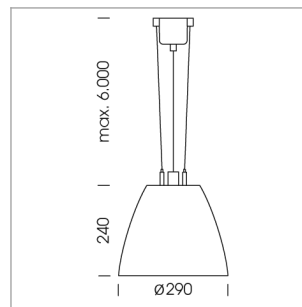

Pendiro AM 290

Article number: 81210102

LIGHT TECHNOLOGY

| | |
|----------------------|-------------|
| LED | COB |
| Light colour | SpecialMeat |
| Luminous flux | 1920 lm |
| System power | 34 W |
| Luminaire Efficiency | 57 lm/W |
| Reflector | Flood |
| Beam angle | 40° |

LUMINAIRE

| | |
|---------------------------|-------------|
| Swivel angle | 2 x 25° |
| Weight | 3.1 kg |
| Protection rating . class | IP 20 . I |
| Luminaire colour | stratoblack |

OPCJA

Mounting Accessor

Suspended luminaire with LED, rated life of the LED L80/B10 > 50000 h, chromaticity tolerance 2 SDCM (initial), reflector with circular light distribution pattern, reflector pure aluminium 99,99% in MIRO-Silver®, swivel angle 2x25°, luminaire housing sheet steel, powder-coated, stratoblack