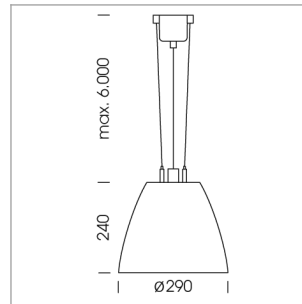

## Pendiro AM 290

Article number: 81210105

### LIGHT TECHNOLOGY

LED	COB
Light colour	GoldenBread
Luminous flux	3420 lm
System power	34 W
Luminaire Efficiency	101 lm/W
Reflector	Flood
Beam angle	40°

### LUMINAIRE

Swivel angle	2 x 25°
Weight	3.1 kg
Protection rating . class	IP 20 . I
Luminaire colour	stratoblack

### OPCJA

Mounting Accessor

Suspended luminaire with LED, rated life of the LED L80/B10 > 50000 h, chromaticity tolerance 3 SDCM (initial), reflector with circular light distribution pattern, reflector pure aluminium 99,99% in MIRO-Silver®, swivel angle 2x25°, luminaire housing sheet steel, powder-coated, stratoblack