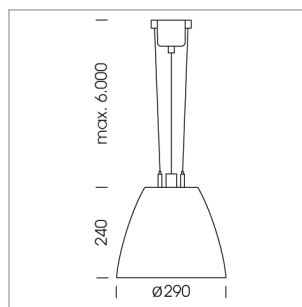

Pendiro AM 290

Article number: 81230006

LIGHT TECHNOLOGY

LED	COB
Light colour	830
Luminous flux	4230 lm
System power	34 W
Luminaire Efficiency	126 lm/W
Reflector	Spot
Beam angle	20°

LUMINAIRE

Swivel angle	2 x 25°
Weight	3.1 kg
Protection rating . class	IP 20 . I
Luminaire colour	stratosilver

OPTIONAL

Mounting Accessor

Suspended luminaire with LED, rated life of the LED L80/B10 > 50000 h, colour rendering index CRI > 80, chromaticity tolerance 2 SDCM (initial), reflector with circular light distribution pattern, reflector pure aluminium 99,99% in MIRO-Silver®, swivel angle 2x25°, luminaire housing sheet steel, powder-coated, stratosilver