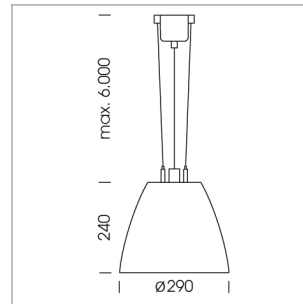

Pendiro AM 290

Article number: 81230010

LIGHT TECHNOLOGY

LED	COB
Light colour	830
Luminous flux	4230 lm
System power	34 W
Luminaire Efficiency	126 lm/W
Reflector	Spot
Beam angle	20°

LUMINAIRE

Swivel angle	2 x 25°
Weight	3.1 kg
Protection rating . class	IP 20 . I
Luminaire colour	stratowhite

OPCJA

Mounting Accessor

Suspended luminaire with LED, rated life of the LED L80/B10 > 50000 h, colour rendering index CRI > 80, chromaticity tolerance 2 SDCM (initial), reflector with circular light distribution pattern, reflector pure aluminium 99,99% in MIRO-Silver®, swivel angle 2x25°, luminaire housing sheet steel, powder-coated, stratowhite