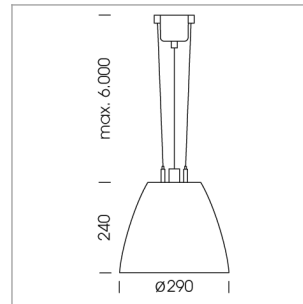

Pendiro AM 290

Article number: 81230027

LIGHT TECHNOLOGY

LED	COB
Light colour	835
Luminous flux	5520 lm
System power	47 W
Luminaire Efficiency	116 lm/W
Reflector	Spot
Beam angle	20°

LUMINAIRE

Swivel angle	2 x 25°
Weight	3.1 kg
Protection rating . class	IP 20 . I
Luminaire colour	stratoblack

OPCJA

Mounting Accessor

Suspended luminaire with LED, rated life of the LED L80/B10 > 50000 h, colour rendering index CRI > 80, chromaticity tolerance 2 SDCM (initial), reflector with circular light distribution pattern, reflector pure aluminium 99,99% in MIRO-Silver®, swivel angle 2x25°, luminaire housing sheet steel, powder-coated, stratoblack