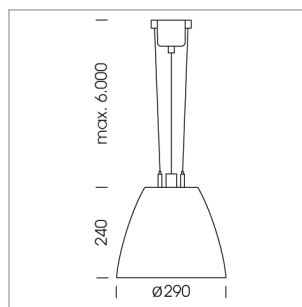

Pendiro AM 290

Article number: 81230110

LIGHT TECHNOLOGY

LED	COB
Light colour	GoldenBread
Luminous flux	3420 lm
System power	34 W
Luminaire Efficiency	101 lm/W
Reflector	Spot
Beam angle	20°

LUMINAIRE

Swivel angle	2 x 25°
Weight	3.1 kg
Protection rating . class	IP 20 . I
Luminaire colour	stratosilver

OPCJA

Mounting Accessor

Suspended luminaire with LED, rated life of the LED L80/B10 > 50000 h, chromaticity tolerance 3 SDCM (initial), reflector with circular light distribution pattern, reflector pure aluminium 99,99% in MIRO-Silver®, swivel angle 2x25°, luminaire housing sheet steel, powder-coated, stratosilver