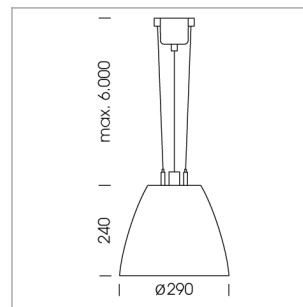

Pendiro AM 290

Article number: 81230111

LIGHT TECHNOLOGY

LED	COB
Light colour	Fish-Seafood
Luminous flux	2410 lm
System power	34 W
Luminaire Efficiency	71 lm/W
Reflector	Spot
Beam angle	20°

LUMINAIRE

Swivel angle	2 x 25°
Weight	3.1 kg
Protection rating . class	IP 20 . I
Luminaire colour	stratowhite

OPTIONAL

Mounting Accessor

Suspended luminaire with LED, rated life of the LED L80/B10 > 50000 h, chromaticity tolerance 3 SDCM (initial), reflector with circular light distribution pattern, reflector pure aluminium 99,99% in MIRO-Silver®, swivel angle 2x25°, luminaire housing sheet steel, powder-coated, stratowhite