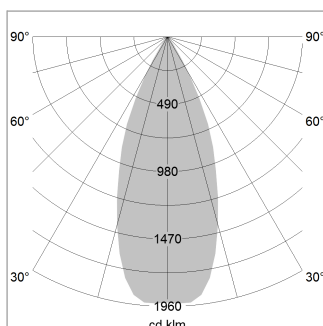

Pendiro EC 125

Article number: 81000023

LIGHT TECHNOLOGY

LED	COB
Light colour	835
Luminous flux	3210 lm
System power	23 W
Luminaire Efficiency	137 lm/W
Reflector	Flood
Beam angle	40°

LUMINAIRE

Weight	3.0 kg
Protection rating . class	IP 20 . I
Luminaire colour	stratowhite

OPCJA

RAL-colours, NCS-colours (powder coating or wet spraying) on inquiry, surface alloys on inquiry, honeycomb louver

Suspended luminaire with LED, rated life of the LED L80/B10 > 50000 h, colour rendering index CRI > 80, chromaticity tolerance 2 SDCM (initial), reflector with circular light distribution pattern, reflector pure aluminium 99,99% in MIRO-Silver®, luminaire head die-cast aluminium, powder-coated, stratowhite

Height (m)	Beam Diameter (m)	Illuminance E0(0°) [lx]
1.0 m	0.73	6373.8
2.0 m	1.46	1593.4
3.0 m	2.19	708.2
4.0 m	2.92	398.4
5.0 m	3.65	255.0