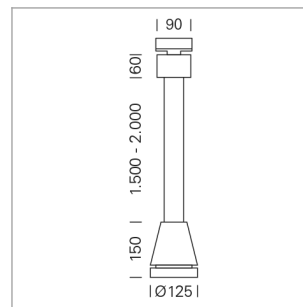

Pendiro EC 125

Article number: 81000023

LIGHT TECHNOLOGY

LED	COB
Light colour	835
Luminous flux	3210 lm
System power	23 W
Luminaire Efficiency	137 lm/W
Reflector	Flood
Beam angle	40°

LUMINAIRE

Weight	3.0 kg
Protection rating . class	IP 20 . I
Luminaire colour	stratowhite

OPCJA

RAL-colours, NCS-colours (powder coating or wet spraying) on inquiry, surface alloys on inquiry, honeycomb louver

Suspended luminaire with LED, rated life of the LED L80/B10 > 50000 h, colour rendering index CRI > 80, chromaticity tolerance 2 SDCM (initial), reflector with circular light distribution pattern, reflector pure aluminium 99,99% in MIRO-Silver®, luminaire head die-cast aluminium, powder-coated, stratowhite

Height (m)	Beam Diameter (m)	Illuminance E0(0°) [lx]
1.0 m	0.73	6373.8
2.0 m	1.46	1593.4
3.0 m	2.19	708.2
4.0 m	2.92	398.4
5.0 m	3.65	255.0