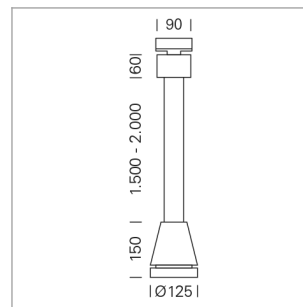

Pendiro EC 125

Article number: 81000024

LIGHT TECHNOLOGY

LED	COB
Light colour	840
Luminous flux	3290 lm
System power	23 W
Luminaire Efficiency	141 lm/W
Reflector	Flood
Beam angle	40°

LUMINAIRE

Weight	3.0 kg
Protection rating . class	IP 20 . I
Luminaire colour	stratowhite

OPTIONEEL

RAL-colours, NCS-colours (powder coating or wet spraying) on inquiry, surface alloys on inquiry, honeycomb louver

Suspended luminaire with LED, rated life of the LED L80/B10 > 50000 h, colour rendering index CRI > 80, chromaticity tolerance 2 SDCM (initial), reflector with circular light distribution pattern, reflector pure aluminium 99,99% in MIRO-Silver®, luminaire head die-cast aluminium, powder-coated, stratowhite

1.0 m	0.73	6532.6
2.0 m	1.46	1633.2
3.0 m	2.19	725.8
4.0 m	2.92	408.3
5.0 m	3.65	261.3
	Ø (m)	E0(0°) [lx]