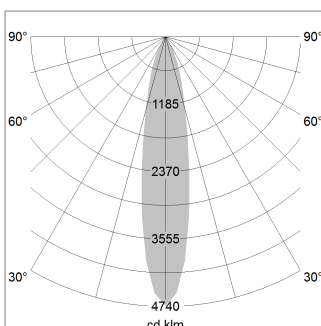

### LIGHT TECHNOLOGY

LED	COB
Light colour	GoldenBread
Luminous flux	3420 lm
System power	34 W
Luminaire Efficiency	101 lm/W
Reflector	Spot
Beam angle	20°

### LUMINAIRE

Weight	2.7 kg
Protection rating . class	IP 20 . III
Luminaire colour	stratowhite

1.0 m	0.31	20352.8
2.0 m	0.62	5088.2
3.0 m	0.93	2261.4
4.0 m	1.24	1272.0
5.0 m	1.55	814.1
	Ø (m)	E0(0°) [lx]