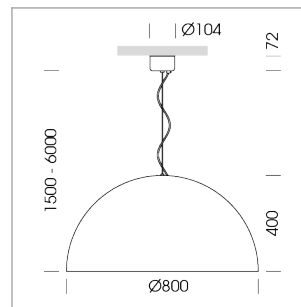

Pendiro QT

Article number: 6421000001

LIGHT TECHNOLOGY

LED	E27
Light colour	828
Luminous flux	1055 lm
System power	13 W
Luminaire Efficiency	81 lm/W
Reflector	freistrahlend
Beam angle	80°

LUMINAIRE

Protection rating . class	IP 20 . I
Luminaire colour	black

Decorative suspended luminaire with hub holder E27, max 150W, shade made of painted aluminium, black / traffic yellow, metal trim ring (diameter 95mm) around hub holder, 28 ventilation openings (diameter 5mm) concentric circular arrangement, double-insulated cabling, clamping device on cable ends if feed cable > 80 mm, power feed cable and canopy black, steel cable hanging set, ceiling-mounting, 1.5m cable

All light-measurements are based on the application with 13 watt LED lamp (Art. No.: 64110MM21113)

Note: All data are typical values. System features may change with product improvements due to technical advances. Errors excepted.

1.0 m	1.94	603.0
2.0 m	3.88	151.0
3.0 m	5.82	67.0
4.0 m	7.76	38.0
5.0 m	9.70	24.0
Ø (m)		E0(0°)(lx)