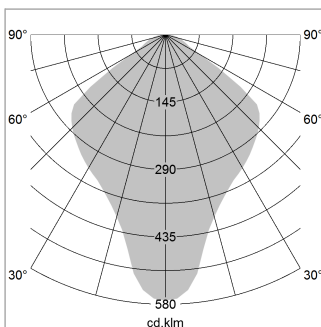

Pendiro QT

Article number: 6421000001

LIGHT TECHNOLOGY

LED	E27
Light colour	828
Luminous flux	1055 lm
System power	13 W
Luminaire Efficiency	81 lm/W
Reflector	freistrahlend
Beam angle	80°

LUMINAIRE

Protection rating . class	IP 20 . I
Luminaire colour	black

Decorative suspended luminaire with hub holder E27, max 150W, shade made of painted aluminium, black / traffic yellow, metal trim ring (diameter 95mm) around hub holder, 28 ventilation openings (diameter 5mm) concentric circular arrangement, double-insulated cabling, clamping device on cable ends if feed cable > 80 mm, power feed cable and canopy black, steel cable hanging set, ceiling-mounting, 1.5m cable

All light-measurements are based on the application with 13 watt LED lamp (Art. No.: 64110MM21113)

Note: All data are typical values. System features may change with product improvements due to technical advances. Errors excepted.

1.0 m	1.94	603.0
2.0 m	3.88	151.0
3.0 m	5.82	67.0
4.0 m	7.76	38.0
5.0 m	9.70	24.0
Ø (m)		E0(0°)(lx)