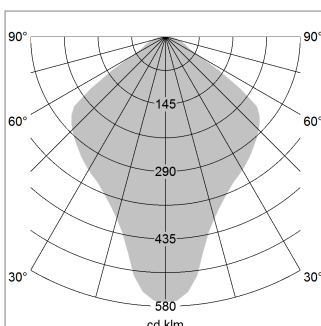

Pendiro QT

Article number: 6421000002

LIGHT TECHNOLOGY

LED	E27
Light colour	828
Luminous flux	1055 lm
System power	13 W
Luminaire Efficiency	81 lm/W
Reflector	freistrahlend
Beam angle	80°

LUMINAIRE

Protection rating . class	IP 20 . I
Luminaire colour	black

Decorative suspended luminaire with hub holder E27, max 150W, shade made of painted aluminium, black / traffic blue, metal trim ring (diameter 95mm) around hub holder, 28 ventilation openings (diameter 5mm) concentric circular arrangement, double-insulated cabling, clamping device on cable ends if feed cable > 80 mm, power feed cable and canopy black, steel cable hanging set, ceiling-mounting, 1.5m cable

All light-measurements are based on the application with 13 watt LED lamp (Art. No.: 64110MM21113)

Note: All data are typical values. System features may change with product improvements due to technical advances. Errors excepted.

1.0 m	1.94	603.0
2.0 m	3.88	151.0
3.0 m	5.82	67.0
4.0 m	7.76	38.0
5.0 m	9.70	24.0
Ø (m)		E0(0°)(lx)