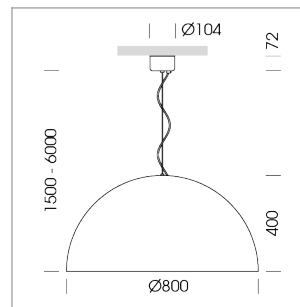

Pendiro QT

Article number: 6421000002

LIGHT TECHNOLOGY

LED	E27
Light colour	828
Luminous flux	1055 lm
System power	13 W
Luminaire Efficiency	81 lm/W
Reflector	freistrahlend
Beam angle	80°

LUMINAIRE

Protection rating . class	IP 20 . I
Luminaire colour	black

Decorative suspended luminaire with hub holder E27, max 150W, shade made of painted aluminium, black / traffic blue, metal trim ring (diameter 95mm) around hub holder, 28 ventilation openings (diameter 5mm) concentric circular arrangement, double-insulated cabling, clamping device on cable ends if feed cable > 80 mm, power feed cable and canopy black, steel cable hanging set, ceiling-mounting, 1.5m cable

All light-measurements are based on the application with 13 watt LED lamp (Art. No.: 64110MM21113)

Note: All data are typical values. System features may change with product improvements due to technical advances. Errors excepted.