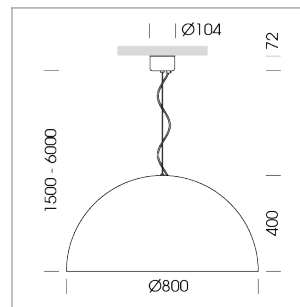

Pendiro QT

Article number: 6421000002

LIGHT TECHNOLOGY

LED	E27
Light colour	828
Luminous flux	1055 lm
System power	13 W
Luminaire Efficiency	81 lm/W
Reflector	freistrahlend
Beam angle	80°

LUMINAIRE

Protection rating . class	IP 20 . I
Luminaire colour	black

Decorative suspended luminaire with hub holder E27, max 150W, shade made of painted aluminium, black / traffic blue, metal trim ring (diameter 95mm) around hub holder, 28 ventilation openings (diameter 5mm) concentric circular arrangement, double-insulated cabling, clamping device on cable ends if feed cable > 80 mm, power feed cable and canopy black, steel cable hanging set, ceiling-mounting, 1.5m cable

All light-measurements are based on the application with 13 watt LED lamp (Art. No.: 64110MM21113)

Note: All data are typical values. System features may change with product improvements due to technical advances. Errors excepted.

1.0 m	1.94	603.0
2.0 m	3.88	151.0
3.0 m	5.82	67.0
4.0 m	7.76	38.0
5.0 m	9.70	24.0
Ø (m)		E0(0°)(lx)