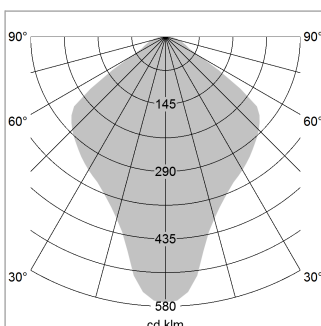

### LIGHT TECHNOLOGY

LED	E27
Light colour	828
Luminous flux	1055 lm
System power	13 W
Luminaire Efficiency	81 lm/W
Reflector	freistrahlend
Beam angle	80°

### LUMINAIRE

Protection rating . class	IP 20 . I
Luminaire colour	black

Decorative suspended luminaire with hub holder E27, max 150W, shade made of painted aluminium, black / traffic red, metal trim ring (diameter 95mm) around hub holder, 28 ventilation openings (diameter 5mm) concentric circular arrangement, double-insulated cabling, clamping device on cable ends if feed cable > 80 mm, power feed cable and canopy black, steel cable hanging set, ceiling-mounting, 1.5m cable

1.0 m	1.94	603.0
2.0 m	3.88	151.0
3.0 m	5.82	67.0
4.0 m	7.76	38.0
5.0 m	9.70	24.0
Ø (m)		E0(0°)(lx)