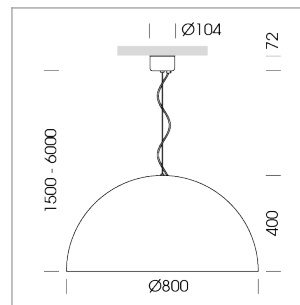

### LIGHT TECHNOLOGY

LED	E27
Light colour	828
Luminous flux	1055 lm
System power	13 W
Luminaire Efficiency	81 lm/W
Reflector	freistrahlend
Beam angle	80°

### LUMINAIRE

Protection rating . class	IP 20 . I
Luminaire colour	black

Decorative suspended luminaire with hub holder E27, max 150W, shade made of painted aluminium, black / traffic red, metal trim ring (diameter 95mm) around hub holder, 28 ventilation openings (diameter 5mm) concentric circular arrangement, double-insulated cabling, clamping device on cable ends if feed cable > 80 mm, power feed cable and canopy black, steel cable hanging set, ceiling-mounting, 1.5m cable

All light-measurements are based on the application with 13 watt LED lamp (Art. No.: 64110MM21113)

Note: All data are typical values. System features may change with product improvements due to technical advances. Errors excepted.

1.0 m	1.94	603.0
2.0 m	3.88	151.0
3.0 m	5.82	67.0
4.0 m	7.76	38.0
5.0 m	9.70	24.0
Ø (m)		E0(0°)(lx)