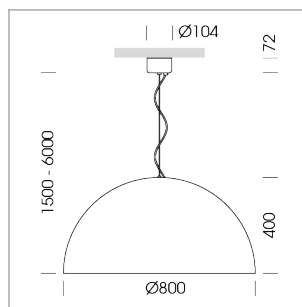

### LIGHT TECHNOLOGY

LED	E27
Light colour	828
Luminous flux	1055 lm
System power	13 W
Luminaire Efficiency	81 lm/W
Reflector	freistrahlend
Beam angle	80°

### LUMINAIRE

Protection rating . class	IP 20 . I
Luminaire colour	black

Decorative suspended luminaire with hub holder E27, max 150W, shade made of painted aluminium, black / pure white, metal trim ring (diameter 95mm) around hub holder, 28 ventilation openings (diameter 5mm) concentric circular arrangement, double-insulated cabling, clamping device on cable ends if feed cable > 80 mm, power feed cable and canopy black, steel cable hanging set, ceiling-mounting, 1.5m cable

All light-measurements are based on the application with 13 watt LED lamp (Art. No.: 64110MM21113)

Note: All data are typical values. System features may change with product improvements due to technical advances. Errors excepted.