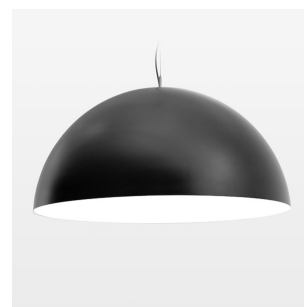

## Pendiro QT

Article number: 6421000005

### LIGHT TECHNOLOGY

LED	E27
Light colour	828
Luminous flux	1055 lm
System power	13 W
Luminaire Efficiency	81 lm/W
Reflector	freistrahlend
Beam angle	80°

### LUMINAIRE

Protection rating . class	IP 20 . I
Luminaire colour	black

Decorative suspended luminaire with hub holder E27, max 150W, shade made of painted aluminium, black / pure white, metal trim ring (diameter 95mm) around hub holder, 28 ventilation openings (diameter 5mm) concentric circular arrangement, double-insulated cabling, clamping device on cable ends if feed cable > 80 mm, power feed cable and canopy black, steel cable hanging set, ceiling-mounting, 1.5m cable