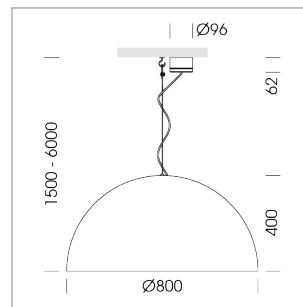

Pendiro QT

Article number: 6421000006

LIGHT TECHNOLOGY

LED	COB
Light colour	830
Luminous flux	2940 lm
System power	23 W
Luminaire Efficiency	128 lm/W
Reflector	Flood
Beam angle	44°

LUMINAIRE

Protection rating . class	IP 20 . I
Luminaire colour	black

OPTIONEEL

Decorative suspended luminaire with integrated LED lighting head, black, incl. translucent acrylic cylinder for homogeneous illumination of the inner surface, rated lamp lifetime of the LED L80/B10 > 50000 h, colour rendering index CRI 80, chromaticity tolerance 2 SDCM (initial), reflector 99,99% high-purity aluminium in MIRO-Silver®, rotation- symmetrical reflector with circular light distribution pattern, segmented and faceted, glas cover, shade made of painted aluminium, black / traffic yellow, 28 ventilation openings (diameter 5mm) concentric circular arrangement, power feed cable and canopy in black, steel cable hanging set, ceiling-mounting, 1.5m cable, including driver