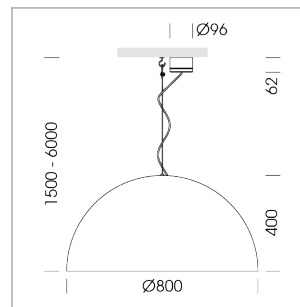

### LIGHT TECHNOLOGY

|                      |          |
|----------------------|----------|
| LED                  | COB      |
| Light colour         | 830      |
| Luminous flux        | 2940 lm  |
| System power         | 23 W     |
| Luminaire Efficiency | 128 lm/W |
| Reflector            | Flood    |
| Beam angle           | 44°      |

### OPTIONEEL

Decorative suspended luminaire with integrated LED lighting head, black, incl. translucent acrylic cylinder for homogeneous illumination of the inner surface, rated lamp lifetime of the LED L80/B10 > 50000 h, colour rendering index CRI 80, chromaticity tolerance 2 SDCM (initial), reflector 99,99% high-purity aluminium in MIRO-Silver®, rotation- symmetrical reflector with circular light distribution pattern, segmented and faceted, glas cover, shade made of painted aluminium, black / pure white, 28 ventilation openings (diameter 5mm) concentric circular arrangement, power feed cable and canopy in black, steel cable hanging set, ceiling-mounting, 1.5m cable, including driver