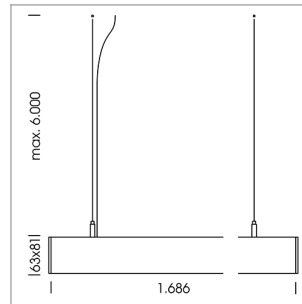

beledi XS

Article number: 70600718

LIGHT TECHNOLOGY

LED	SMD linear
Light colour	830
Luminous flux	4800 lm
System power	32 W
Luminaire Efficiency	150 lm/W
Reflector	WideBeam
Beam angle	90°

LUMINAIRE

Weight	3.2 kg
Protection rating . class	IP 40 . I
Luminaire colour	black

OPCJA

Mounting Accessories

Light band with LED, rated life of the LED L80/B50 > 50000 h, colour rendering index CRI > 80, reflector with homogeneous light distribution pattern, lens optics made of PMMA, luminaire insert sheet steel, powder-coated, black

driver unit: 220-240 V~ / 50-60 Hz, max. 24 luminaires per circuit (B16A fuse)

Note: All data are typical values. System features may change with product improvements due to technical advances. Errors excepted.