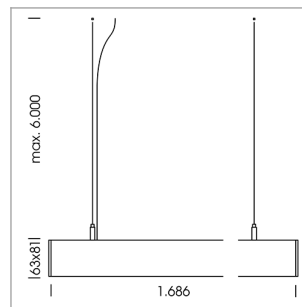

beledi XS

Article number: 70600719

LIGHT TECHNOLOGY

LED	SMD linear
Light colour	830
Luminous flux	4800 lm
System power	32 W
Luminaire Efficiency	150 lm/W
Reflector	WideBeam
Beam angle	90°

LUMINAIRE

Weight	3.2 kg
Protection rating . class	IP 40 . I
Luminaire colour	black

OPCJA

Mounting Accessories

Light band with LED, rated life of the LED L80/B50 > 50000 h, colour rendering index CRI > 80, reflector with homogeneous light distribution pattern, lens optics made of PMMA, luminaire insert sheet steel, powder-coated, black