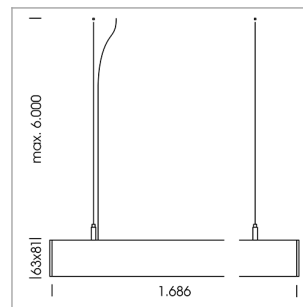

beledi XS

Article number: 70600720

LIGHT TECHNOLOGY

LED	SMD linear
Light colour	830
Luminous flux	6000 lm
System power	40.5 W
Luminaire Efficiency	148 lm/W
Reflector	WideBeam
Beam angle	90°

LUMINAIRE

Weight	3.2 kg
Protection rating . class	IP 40 . I
Luminaire colour	black

OPCJA

Mounting Accessories

Light band with LED, rated life of the LED L80/B50 > 50000 h, colour rendering index CRI > 80, reflector with homogeneous light distribution pattern, lens optics made of PMMA, luminaire insert sheet steel, powder-coated, black