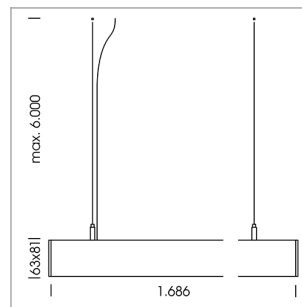

beledi XS

Article number: 70600721

LIGHT TECHNOLOGY

LED	SMD linear
Light colour	830
Luminous flux	6000 lm
System power	40.5 W
Luminaire Efficiency	148 lm/W
Reflector	WideBeam
Beam angle	90°

LUMINAIRE

Weight	3.2 kg
Protection rating . class	IP 40 . I
Luminaire colour	black

OPCJA

Mounting Accessories

Light band with LED, rated life of the LED L80/B50 > 50000 h, colour rendering index CRI > 80, reflector with homogeneous light distribution pattern, lens optics made of PMMA, luminaire insert sheet steel, powder-coated, black