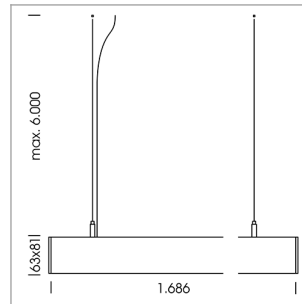

beledi XS

Article number: 70600722

LIGHT TECHNOLOGY

LED	SMD linear
Light colour	830
Luminous flux	9000 lm
System power	73.5 W
Luminaire Efficiency	122 lm/W
Reflector	WideBeam
Beam angle	90°

LUMINAIRE

Weight	3.2 kg
Protection rating . class	IP 40 . I
Luminaire colour	black

OPCJA

Mounting Accessories

Light band with LED, rated life of the LED L80/B50 > 50000 h, colour rendering index CRI > 80, reflector with homogeneous light distribution pattern, lens optics made of PMMA, luminaire insert sheet steel, powder-coated, black

driver unit: 220-240 V~ / 50-60 Hz, max. 24 luminaires per circuit (B16A fuse)

Note: All data are typical values. System features may change with product improvements due to technical advances. Errors excepted.