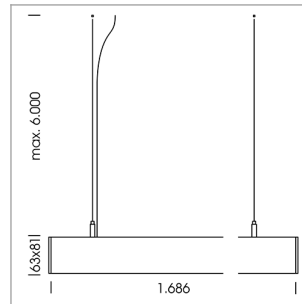

beledi XS

Article number: 70600723

LIGHT TECHNOLOGY

LED	SMD linear
Light colour	830
Luminous flux	9000 lm
System power	73.5 W
Luminaire Efficiency	122 lm/W
Reflector	WideBeam
Beam angle	90°

LUMINAIRE

Weight	3.2 kg
Protection rating . class	IP 40 . I
Luminaire colour	black

OPCJA

Mounting Accessories

Light band with LED, rated life of the LED L80/B50 > 50000 h, colour rendering index CRI > 80, reflector with homogeneous light distribution pattern, lens optics made of PMMA, luminaire insert sheet steel, powder-coated, black

driver unit: 220-240 V~ / 50-60 Hz, max. 24 luminaires per circuit (B16A fuse)

Note: All data are typical values. System features may change with product improvements due to technical advances. Errors excepted.