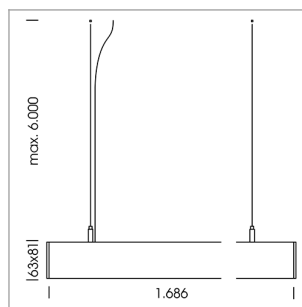

beledi XS

Article number: 70610123

LIGHT TECHNOLOGY

LED	SMD linear
Light colour	830
Luminous flux	9000 lm
System power	66.5 W
Luminaire Efficiency	135 lm/W
Reflector	MediumBeam

LUMINAIRE

Weight	3.2 kg
Protection rating . class	IP 40 . I
Luminaire colour	white

OPCJA

Mounting Accessories

Light band with LED, rated life of the LED L80/B50 > 50000 h, colour rendering index CRI > 80, reflector with homogeneous light distribution pattern, lens optics made of PMMA, luminaire insert sheet steel, powder-coated, white

1.0 m	1.57 1.51	6464.0
2.0 m	3.14 3.02	1616.0
3.0 m	4.71 4.53	718.0
4.0 m	6.28 6.04	404.0
5.0 m	7.85 7.55	259.0
	Ø (m)	E0(0°)(lx)