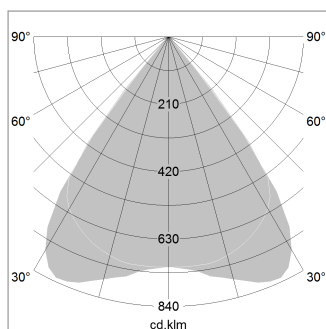

beledi XS

Article number: 70610123

LIGHT TECHNOLOGY

LED	SMD linear
Light colour	830
Luminous flux	9000 lm
System power	66.5 W
Luminaire Efficiency	135 lm/W
Reflector	MediumBeam

LUMINAIRE

Weight	3.2 kg
Protection rating . class	IP 40 . I
Luminaire colour	white

OPCJA

Mounting Accessories

Light band with LED, rated life of the LED L80/B50 > 50000 h, colour rendering index CRI > 80, reflector with homogeneous light distribution pattern, lens optics made of PMMA, luminaire insert sheet steel, powder-coated, white

1.0 m	1.57 1.51	6464.0
2.0 m	3.14 3.02	1616.0
3.0 m	4.71 4.53	718.0
4.0 m	6.28 6.04	404.0
5.0 m	7.85 7.55	259.0
	Ø (m)	E0(0°)(lx)