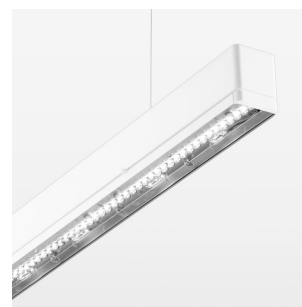

beledi XS

Article number: 70610123

LIGHT TECHNOLOGY

LED	SMD linear
Light colour	830
Luminous flux	9000 lm
System power	66.5 W
Luminaire Efficiency	135 lm/W
Reflector	MediumBeam

LUMINAIRE

Weight	3.2 kg
Protection rating . class	IP 40 . I
Luminaire colour	white

OPCJA

Mounting Accessories

Light band with LED, rated life of the LED L80/B50 > 50000 h, colour rendering index CRI > 80, reflector with homogeneous light distribution pattern, lens optics made of PMMA, luminaire insert sheet steel, powder-coated, white