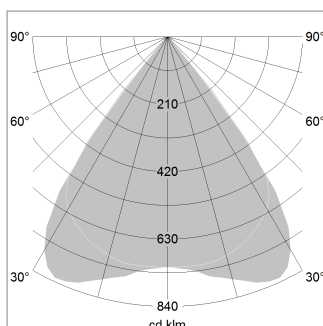

### LIGHT TECHNOLOGY

LED	SMD linear
Light colour	840
Luminous flux	3200 lm
System power	20 W
Luminaire Efficiency	160 lm/W
Reflector	MediumBeam

### LUMINAIRE

Weight	3.2 kg
Protection rating . class	IP 40 . I
Luminaire colour	white

1.0 m	1.57 1.51	2298.0
2.0 m	3.14 3.02	575.0
3.0 m	4.71 4.53	255.0
4.0 m	6.28 6.04	144.0
5.0 m	7.85 7.55	92.0
	Ø (m)	E0(0°)(lx)