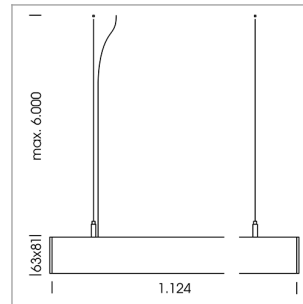

beledi XS

Article number: 70610204

LIGHT TECHNOLOGY

LED	SMD linear
Light colour	840
Luminous flux	6000 lm
System power	42 W
Luminaire Efficiency	143 lm/W
Reflector	MediumBeam

LUMINAIRE

Weight	3.2 kg
Protection rating . class	IP 40 . I
Luminaire colour	white

OPTIONEEL

Mounting Accessories

Light band with LED, rated life of the LED L80/B50 > 50000 h, colour rendering index CRI > 80, reflector with homogeneous light distribution pattern, lens optics made of PMMA, luminaire insert sheet steel, powder-coated, white

1.0 m	1.57 1.51	4309.0
2.0 m	3.14 3.02	1077.0
3.0 m	4.71 4.53	479.0
4.0 m	6.28 6.04	269.0
5.0 m	7.85 7.55	172.0
Ø (m)		E0(0°)(lx)