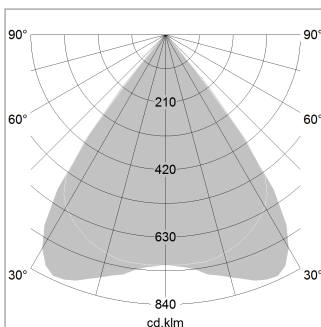

beledi XS

Article number: 70610204

LIGHT TECHNOLOGY

LED	SMD linear
Light colour	840
Luminous flux	6000 lm
System power	42 W
Luminaire Efficiency	143 lm/W
Reflector	MediumBeam

LUMINAIRE

Weight	3.2 kg
Protection rating . class	IP 40 . I
Luminaire colour	white

OPTIONEEL

Mounting Accessories

Light band with LED, rated life of the LED L80/B50 > 50000 h, colour rendering index CRI > 80, reflector with homogeneous light distribution pattern, lens optics made of PMMA, luminaire insert sheet steel, powder-coated, white

1.0 m	1.57 1.51	4309.0
2.0 m	3.14 3.02	1077.0
3.0 m	4.71 4.53	479.0
4.0 m	6.28 6.04	269.0
5.0 m	7.85 7.55	172.0
Ø (m)		E0(0°)(lx)