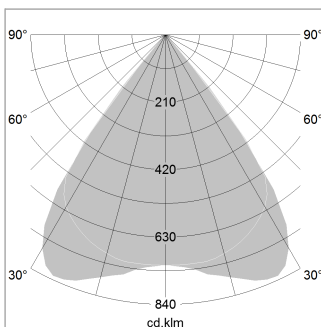

beledi XS

Article number: 70610207

LIGHT TECHNOLOGY

LED	SMD linear
Light colour	840
Luminous flux	4800 lm
System power	30 W
Luminaire Efficiency	160 lm/W
Reflector	MediumBeam

LUMINAIRE

Weight	3.2 kg
Protection rating . class	IP 40 . I
Luminaire colour	white

OPCJA

Mounting Accessories

Light band with LED, rated life of the LED L80/B50 > 50000 h, colour rendering index CRI > 80, reflector with homogeneous light distribution pattern, lens optics made of PMMA, luminaire insert sheet steel, powder-coated, white

1.0 m	1.57 1.51	3448.0
2.0 m	3.14 3.02	862.0
3.0 m	4.71 4.53	383.0
4.0 m	6.28 6.04	215.0
5.0 m	7.85 7.55	138.0
	Ø (m)	E0(0°)(lx)