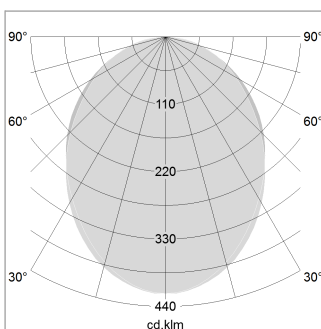

beledi XS

Article number: 70670821

LIGHT TECHNOLOGY

LED	SMD linear
Light colour	840
Luminous flux	6000 lm
System power	43 W
Luminaire Efficiency	140 lm/W
Reflector	SoftBeam

LUMINAIRE

Weight	3.2 kg
Protection rating . class	IP 40 . I
Luminaire colour	black

OPCJA

Mounting Accessories

Light band with LED, rated life of the LED L80/B50 > 50000 h, colour rendering index CRI > 80, reflector with homogeneous light distribution pattern, lens optics made of PMMA, luminaire insert sheet steel, powder-coated, black

1.0 m	2.24 2.10	2515.0
2.0 m	4.48 4.20	629.0
3.0 m	6.72 6.30	279.0
4.0 m	8.96 8.40	157.0
5.0 m	11.20 10.50	101.0
	Ø (m)	E0(0°)(lx)