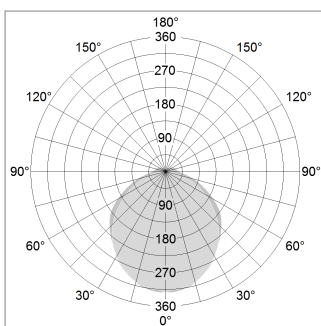

### LIGHT TECHNOLOGY

LED	SMD linear
Light colour	830
Luminous flux	4000 lm
System power	30 W
Luminaire Efficiency	133 lm/W
Reflector	SoftBeam+

### LUMINAIRE

Weight	3.2 kg
Protection rating . class	IP 40 . I
Luminaire colour	white

1.0 m	3.13 2.60	1288.0
2.0 m	6.26 5.20	322.0
3.0 m	9.39 7.80	143.0
4.0 m	12.52 10.40	81.0
5.0 m	15.65 13.00	52.0
	Ø (m)	E0(0°)(lx)