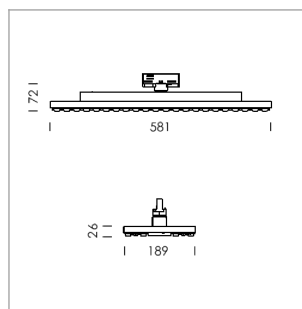

### LIGHT TECHNOLOGY

LED	SMD-Board
Light colour	835
Luminous flux	5920 - 10450 lm
System power	38 W - 72 W
Luminaire Efficiency	156 lm/W - 145 lm/W
Reflector	doppelt asymmetrisch
Beam angle	2 x 20°

### LUMINAIRE

Rotation angle	330°
Weight	3.1 kg
Protection rating . class	IP 20 . I
Luminaire colour	matt black

Surface-mounted luminaire with LED, rated life of the LED L80/B50 > 50000 h, colour rendering index CRI > 80, chromaticity tolerance 3 SDCM (initial), double asymmetrical light distribution pattern, lens made of PMMA, Driver with power selection via DIP switch, 8 possible levels: 38 W (5680 lm), 42 W (6300 lm), 47 W (6880 lm), 52 W (7480 lm), 57 W (8070 lm), 62 W (8620 lm), 67 W (9190lm), 72 W (9750 lm), 62 Watt preselected, rotation angle 330°, luminaire housing sheet steel, powder-coated, matt black,