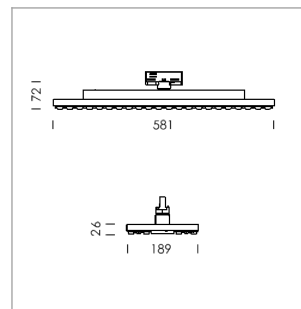

### LIGHT TECHNOLOGY

LED	SMD-Board
Light colour	835
Luminous flux	5920 - 10450 lm
System power	38 W - 72 W
Luminaire Efficiency	156 lm/W - 145 lm/W
Reflector	doppelt asymmetrisch
Beam angle	2 x 20°

### LUMINAIRE

Rotation angle	330°
Weight	3.1 kg
Protection rating . class	IP 20 . I
Luminaire colour	matt white

Surface-mounted luminaire with LED, rated life of the LED L80/B50 > 50000 h, colour rendering index CRI > 80, chromaticity tolerance 3 SDCM (initial), double asymmetrical light distribution pattern, lens made of PMMA, Driver with power selection via DIP switch, 8 possible levels: 38 W (5680 lm), 42 W (6300 lm), 47 W (6880 lm), 52 W (7480 lm), 57 W (8070 lm), 62 W (8620 lm), 67 W (9190lm), 72 W (9750 lm), 62 Watt preselected, rotation angle 330°, luminaire housing sheet steel, powder-coated, matt white,