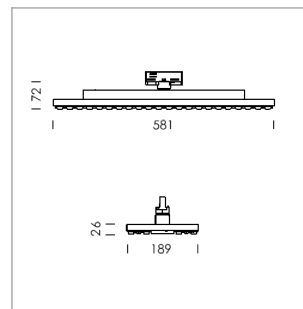

### LIGHT TECHNOLOGY

LED	SMD-Board
Light colour	835
Luminous flux	5920 - 10450 lm
System power	38 W - 72 W
Luminaire Efficiency	156 lm/W - 145 lm/W
Reflector	doppelt asymmetrisch
Beam angle	2 x 20°

### LUMINAIRE

Rotation angle	330°
Weight	3.1 kg
Protection rating . class	IP 20 . I
Luminaire colour	matt white

Surface-mounted luminaire with LED, rated life of the LED L80/B50 > 50000 h, colour rendering index CRI > 80, chromaticity tolerance 3 SDCM (initial), double asymmetrical light distribution pattern, lens made of PMMA, Driver with power selection via DIP switch, 8 possible levels: 38 W (5680 lm), 42 W (6300 lm), 47 W (6880 lm), 52 W (7480 lm), 57 W (8070 lm), 62 W (8620 lm), 67 W (9190lm), 72 W (9750 lm), 62 Watt preselected, rotation angle 330°, luminaire housing sheet steel, powder-coated, matt white,