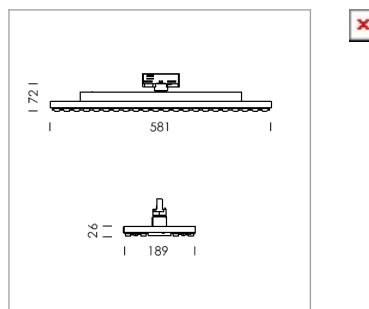

### LIGHT TECHNOLOGY

LED	SMD-Board
Light colour	830
Luminous flux	5760 - 10170 lm
System power	38 W - 72 W
Luminaire Efficiency	152 lm/W - 141 lm/W
Reflector	doppelt asymmetrisch
Beam angle	2 x 20°

### LUMINAIRE

Rotation angle	330°
Weight	3.1 kg
Protection rating . class	IP 20 . I
Luminaire colour	matt silver

Surface-mounted luminaire with LED, rated life of the LED L80/B50 > 50000 h, colour rendering index CRI > 80, chromaticity tolerance 3 SDCM (initial), double asymmetrical light distribution pattern, lens made of PMMA, Driver with power selection via DIP switch, 8 possible levels: 38 W (5530 lm), 42 W (6130 lm), 47 W (6700 lm), 52 W (7280 lm), 57 W (7850 lm), 62 W (8390 lm), 67 W (8950 lm), 72 W (9490 lm), 62 Watt preselected, rotation angle 330°, luminaire housing sheet steel, powder-coated, matt silver,