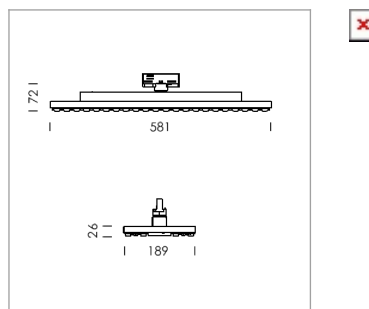

Ontero TX

Article number: 21400008

LIGHT TECHNOLOGY

LED	SMD-Board
Light colour	835
Luminous flux	5920 - 10450 lm
System power	38 W - 72 W
Luminaire Efficiency	156 lm/W - 145 lm/W
Reflector	doppelt asymmetrisch
Beam angle	2 x 20°

LUMINAIRE

Rotation angle	330°
Weight	3.1 kg
Protection rating . class	IP20 . I
Luminaire colour	matt silver

OPTIONAL

Surface-mounted luminaire with LED, rated life of the LED L80/B50 > 50000 h, colour rendering index CRI > 80, chromaticity tolerance 3 SDCM (initial), double asymmetrical light distribution pattern, lens made of PMMA, Driver with power selection via DIP switch, 8 possible levels: 38 W (5680 lm), 42 W (6300 lm), 47 W (6880 lm), 52 W (7480 lm), 57 W (8070 lm), 62 W (8620 lm), 67 W (9190lm), 72 W (9750 lm), 62 Watt preselected, rotation angle 330°, luminaire housing sheet steel, powder-coated, matt silver,