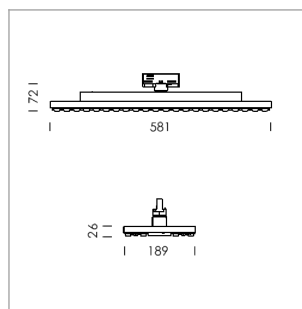

Ontero TX

Article number: 21410002

LIGHT TECHNOLOGY

LED	SMD-Board
Light colour	835
Luminous flux	5790 - 10230 lm
System power	38 W - 72 W
Luminaire Efficiency	152 lm/W - 142 lm/W
Reflector	WideFlood
Beam angle	60°

LUMINAIRE

Rotation angle	330°
Weight	3.1 kg
Protection rating . class	IP 20 . I
Luminaire colour	matt black

OPTIONAL

Surface-mounted luminaire with LED, rated life of the LED L80/B50 > 50000 h, colour rendering index CRI > 80, chromaticity tolerance 3 SDCM (initial), double asymmetrical light distribution pattern, TIR-lens made of PMMA, Driver with power selection via DIP switch, 8 possible levels: 38 W (5560 lm), 42 W (6160 lm), 47 W (6730 lm), 52 W (7320lm), 57 W (7890 lm), 62W (8840 lm), 67 W (8990lm), 72 W (9540 lm), 62 Watt preselected, rotation angle 330°, luminaire housing sheet steel, powder-coated, matt black,