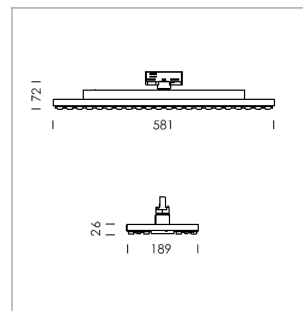

### LIGHT TECHNOLOGY

LED	SMD-Board
Light colour	840
Luminous flux	6010 - 10620 lm
System power	38 W - 72 W
Luminaire Efficiency	158 lm/W - 148 lm/W
Reflector	WideFlood
Beam angle	60°

### LUMINAIRE

Rotation angle	330°
Weight	3.1 kg
Protection rating . class	IP 20 . I
Luminaire colour	matt black

### OPTIONAL

Surface-mounted luminaire with LED, rated life of the LED L80/B50 > 50000 h, colour rendering index CRI > 80, chromaticity tolerance 3 SDCM (initial), double asymmetrical light distribution pattern, TIR-lens made of PMMA, Driver with power selection via DIP switch, 8 possible levels: 38 W (5770 lm), 42 W (6400 lm), 47 W (6990 lm), 52 W (7600 lm), 57 W (8200 lm), 62 W (8760 lm), 67 W (9340 lm), 72 W (9910 lm), 62 Watt preselected, rotation angle 330°, luminaire housing sheet steel, powder-coated, matt black,