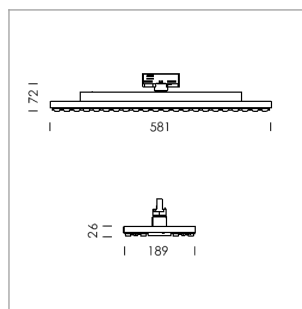

### LIGHT TECHNOLOGY

LED	SMD-Board
Light colour	830
Luminous flux	5630 - 9950 lm
System power	38 W - 72 W
Luminaire Efficiency	148 lm/W - 138 lm/W
Reflector	WideFlood
Beam angle	60°

### LUMINAIRE

Rotation angle	330°
Weight	3.1 kg
Protection rating . class	IP 20 . I
Luminaire colour	matt white

### OPTIONAL

Surface-mounted luminaire with LED, rated life of the LED L80/B50 > 50000 h, colour rendering index CRI > 80, chromaticity tolerance 3 SDCM (initial), double asymmetrical light distribution pattern, TIR-lens made of PMMA, Driver with power selection via DIP switch, 8 possible levels: 38 W (5410 lm), 42 W (6000 lm), 47 W (6550 lm), 52 W (7120 lm), 57 W (7680 lm), 62 W (8210 lm), 67 W (8750 lm), 72 W (9290 lm), 62 Watt preselected, rotation angle 330°, luminaire housing sheet steel, powder-coated, matt white,