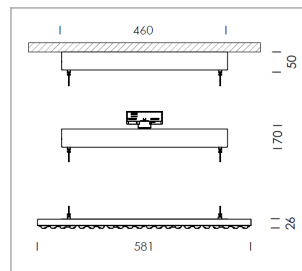

Pendiro TX

Article number: 80840001

LIGHT TECHNOLOGY

LED	SMD-Bord
Light colour	830
Luminous flux	5300 lm
System power	38 W
Luminaire Efficiency	139 lm/W
Reflector	doppelt asymmetrisch
Beam angle	2 x 20°

LUMINAIRE

Rotation angle	+165° / -165°
Weight	3.7 kg
Protection rating . class	IP 20 . I
Luminaire colour	matt black

Suspended luminaire with LED, rated life of the LED L80/B50 > 50000 h, colour rendering index CRI > 80, chromaticity tolerance 3 SDCM (initial), double asymmetrical light distribution pattern, lens made of PMMA, luminaire housing sheet steel, powder-coated, matt black, power supply via suspension cables

Canopy with SELV driver with adjustable system power in 8 steps (38 W to 64 W), choice by DIP-Switch, 220-240 V~ / 50-60 Hz, max. 16 Pcs. luminaires per circuit (B16A fuse), Steel sheet powder-coated

Order separately: