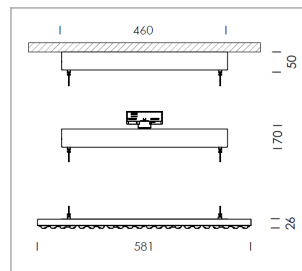

### LIGHT TECHNOLOGY

LED	SMD-Bord
Light colour	830
Luminous flux	5300 lm
System power	38 W
Luminaire Efficiency	139 lm/W
Reflector	doppelt asymmetrisch
Beam angle	2 x 20°

### LUMINAIRE

Rotation angle	+165° / -165°
Weight	3.7 kg
Protection rating . class	IP 20 . I
Luminaire colour	matt black

Suspended luminaire with LED, rated life of the LED L80/B50 > 50000 h, colour rendering index CRI > 80, chromaticity tolerance 3 SDCM (initial), double asymmetrical light distribution pattern, lens made of PMMA, luminaire housing sheet steel, powder-coated, matt black, power supply via suspension cables