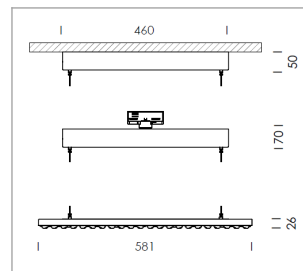

### LIGHT TECHNOLOGY

LED	SMD-Bord
Light colour	830
Luminous flux	5770 lm
System power	42 W
Luminaire Efficiency	137 lm/W
Reflector	doppelt asymmetrisch
Beam angle	2 x 20°

### LUMINAIRE

Rotation angle	+165° / -165°
Weight	3.7 kg
Protection rating . class	IP 20 . I
Luminaire colour	matt black

Suspended luminaire with LED, rated life of the LED L80/B50 > 50000 h, colour rendering index CRI > 80, chromaticity tolerance 3 SDCM (initial), double asymmetrical light distribution pattern, lens made of PMMA, luminaire housing sheet steel, powder-coated, matt black, power supply via suspension cables