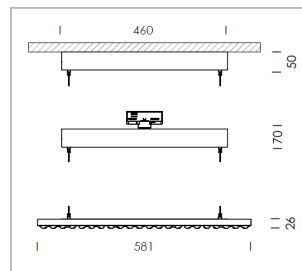

Pendiro TX

Article number: 80840001

LIGHT TECHNOLOGY

LED	SMD-Bord
Light colour	830
Luminous flux	6250 lm
System power	45 W
Luminaire Efficiency	139 lm/W
Reflector	doppelt asymmetrisch
Beam angle	2 x 20°

LUMINAIRE

Rotation angle	+165° / -165°
Weight	3.7 kg
Protection rating . class	IP 20 . I
Luminaire colour	matt black

Suspended luminaire with LED, rated life of the LED L80/B50 > 50000 h, colour rendering index CRI > 80, chromaticity tolerance 3 SDCM (initial), double asymmetrical light distribution pattern, lens made of PMMA, luminaire housing sheet steel, powder-coated, matt black, power supply via suspension cables

Canopy with SELV driver with adjustable system power in 8 steps (38 W to 64 W), choice by DIP-Switch, 220-240 V~ / 50-60 Hz, max. 16 Pcs. luminaires per circuit (B16A fuse), Steel sheet powder-coated

Order separately: