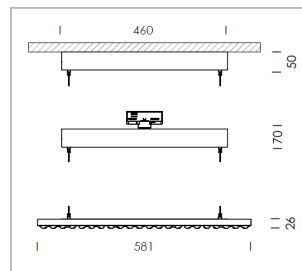

Pendiro TX

Article number: 80860001

LIGHT TECHNOLOGY

LED	SMD-Bord
Light colour	830
Luminous flux	7910 lm
System power	60 W
Luminaire Efficiency	132 lm/W
Reflector	Xtra WideFlood
Beam angle	90°

LUMINAIRE

Rotation angle	+165° / -165°
Weight	3.7 kg
Protection rating . class	IP 20 . I
Luminaire colour	matt black

Canopy with SELV driver with adjustable system power in 8 steps (38 W to 64 W), choice by DIP-Switch, 220-240 V~ / 50-60 Hz, max. 16 Pcs. luminaires per circuit (B16A fuse), Steel sheet powder-coated

Order separately: