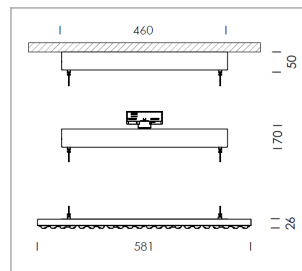

Pendiro TX

Article number: 80860002

LIGHT TECHNOLOGY

LED	SMD-Bord
Light colour	835
Luminous flux	6800 lm
System power	49 W
Luminaire Efficiency	139 lm/W
Reflector	Xtra WideFlood
Beam angle	90°

LUMINAIRE

Rotation angle	+165° / -165°
Weight	3.7 kg
Protection rating . class	IP 20 . I
Luminaire colour	matt black

Canopy with SELV driver with adjustable system power in 8 steps (38 W to 64 W), choice by DIP-Switch, 220-240 V~ / 50-60 Hz, max. 16 Pcs. luminaires per circuit (B16A fuse), Steel sheet powder-coated

Order separately: